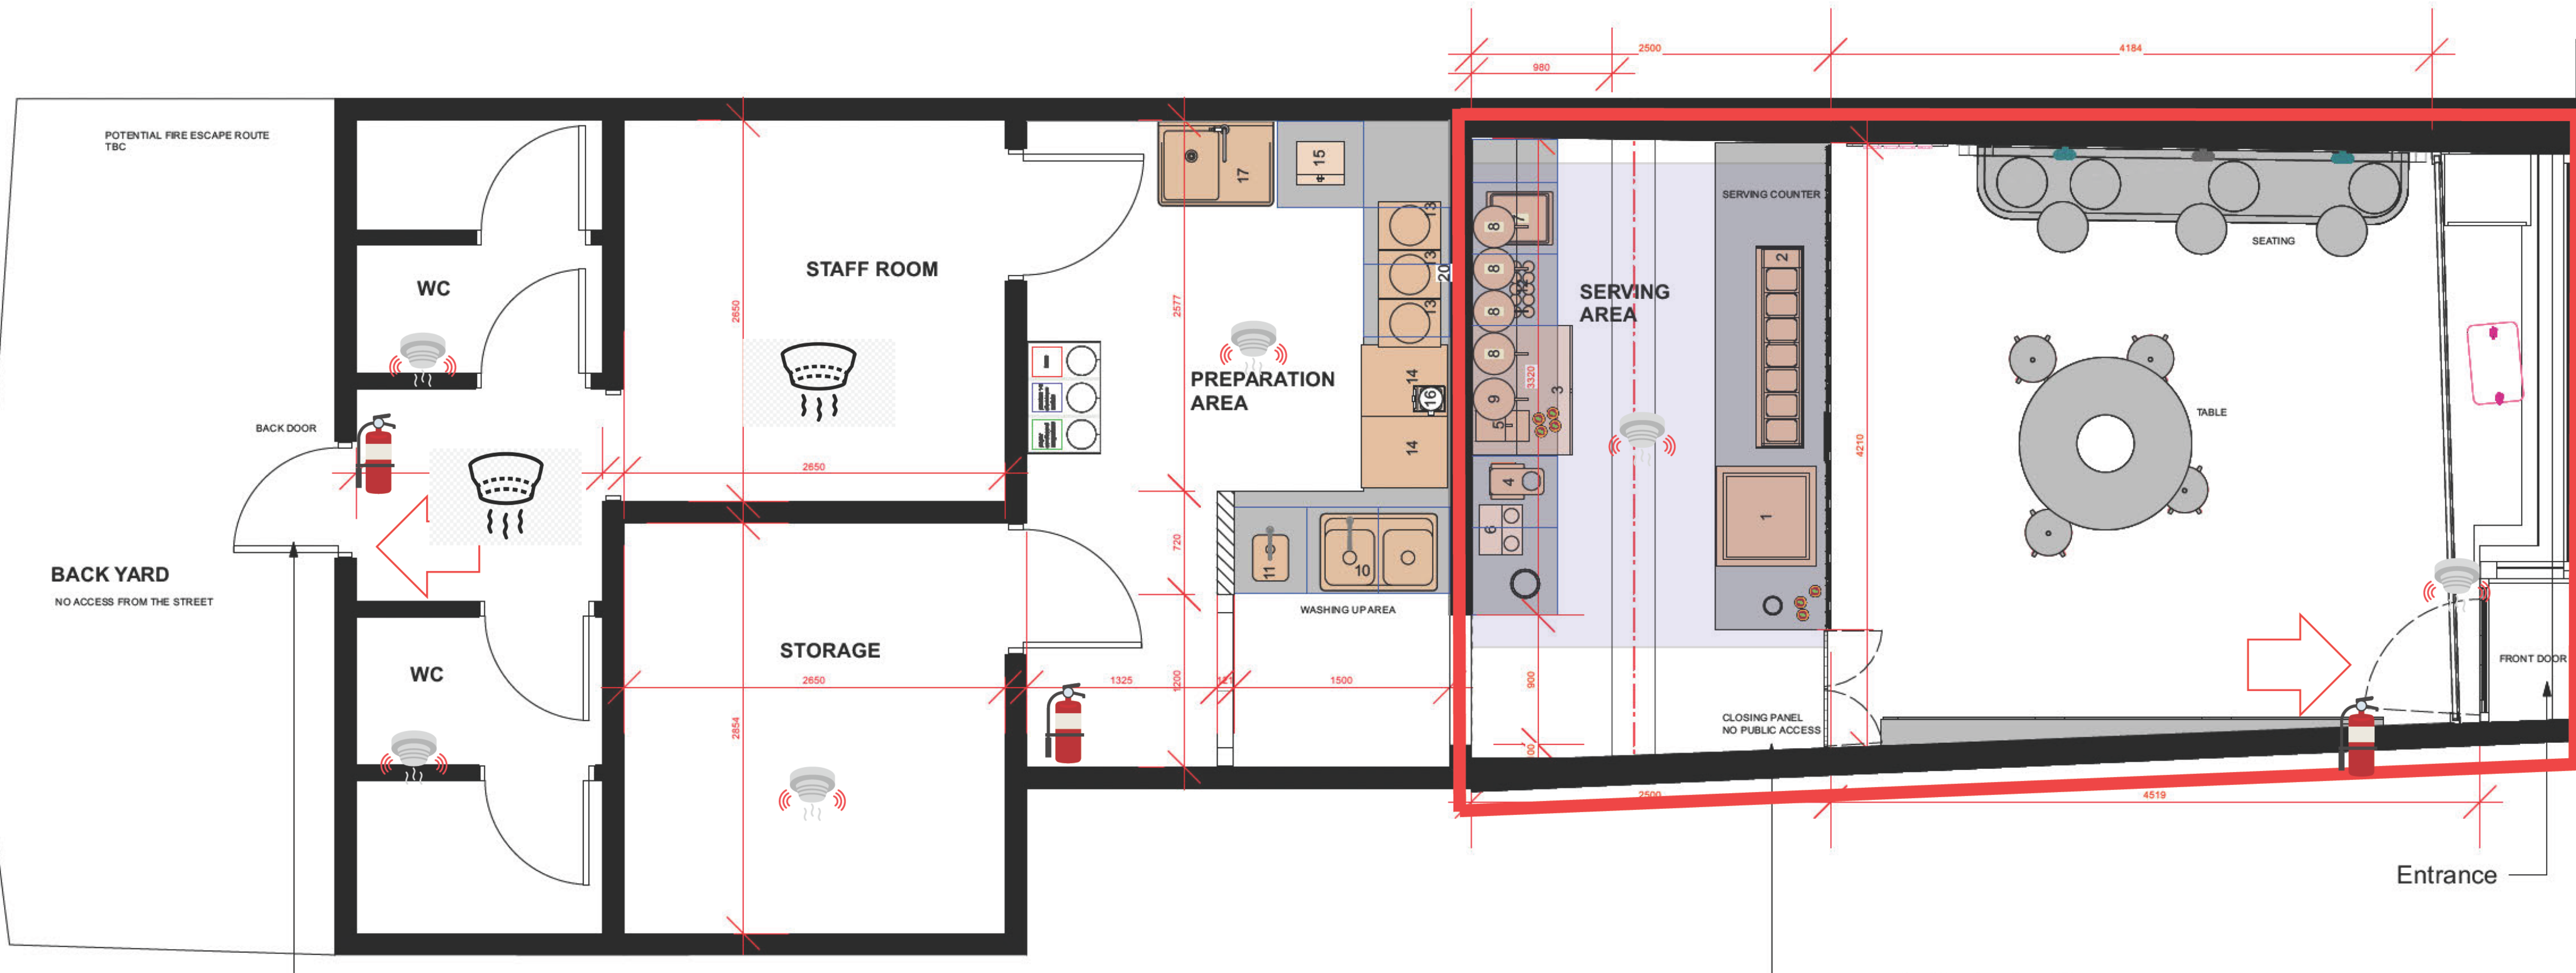

86 St.Sepulchre Gate, DNI 1SD, Doncaster

-  Fire alarm
-  Supply of alcohol
-  Bar
-  Fire extinguisher
-  Fire escape

Scale: 1:100 @ A1