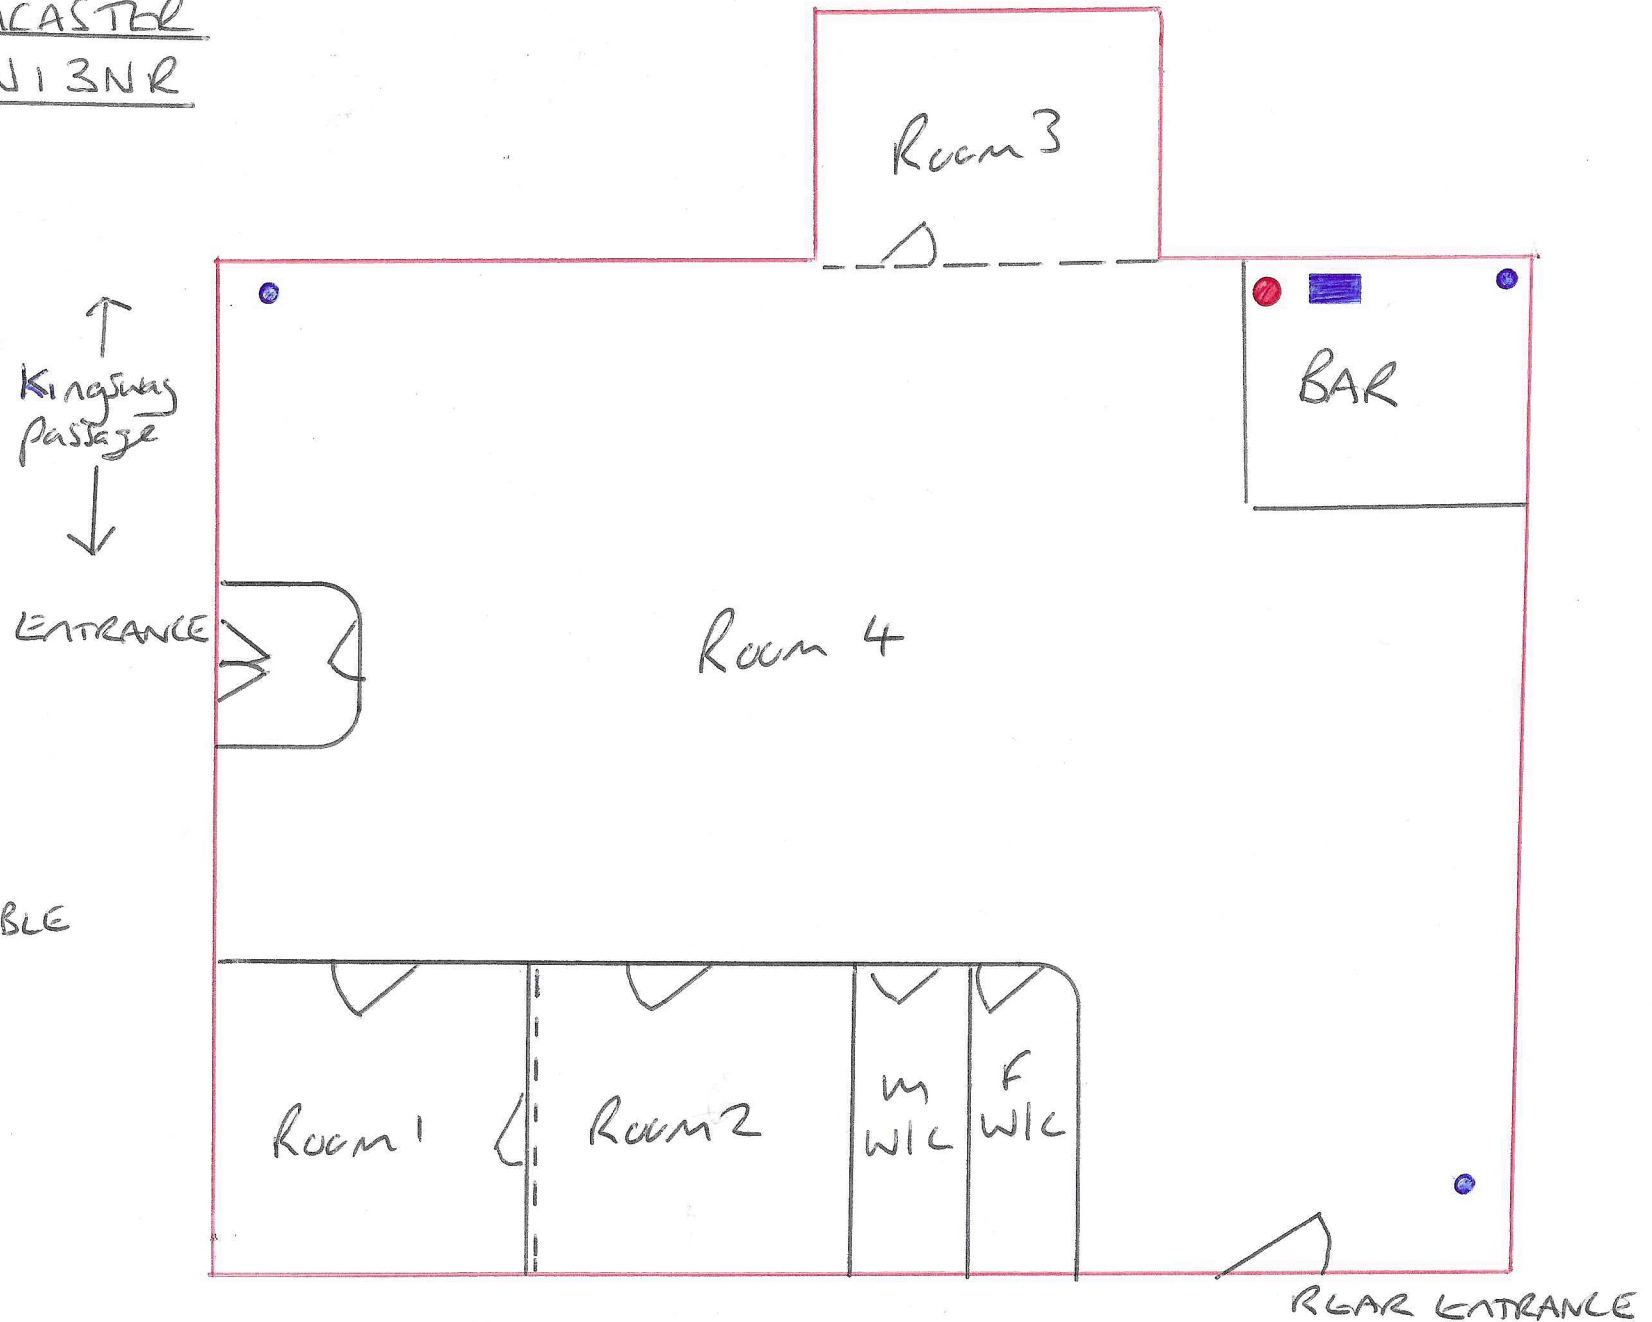

PART B 45 MALLGATE (RLAR)

DONCASTER  
DN13NR

----- RETRACTABLE WALL

- CCTV
- FIRE EQUIPMENT
- FIRST AID